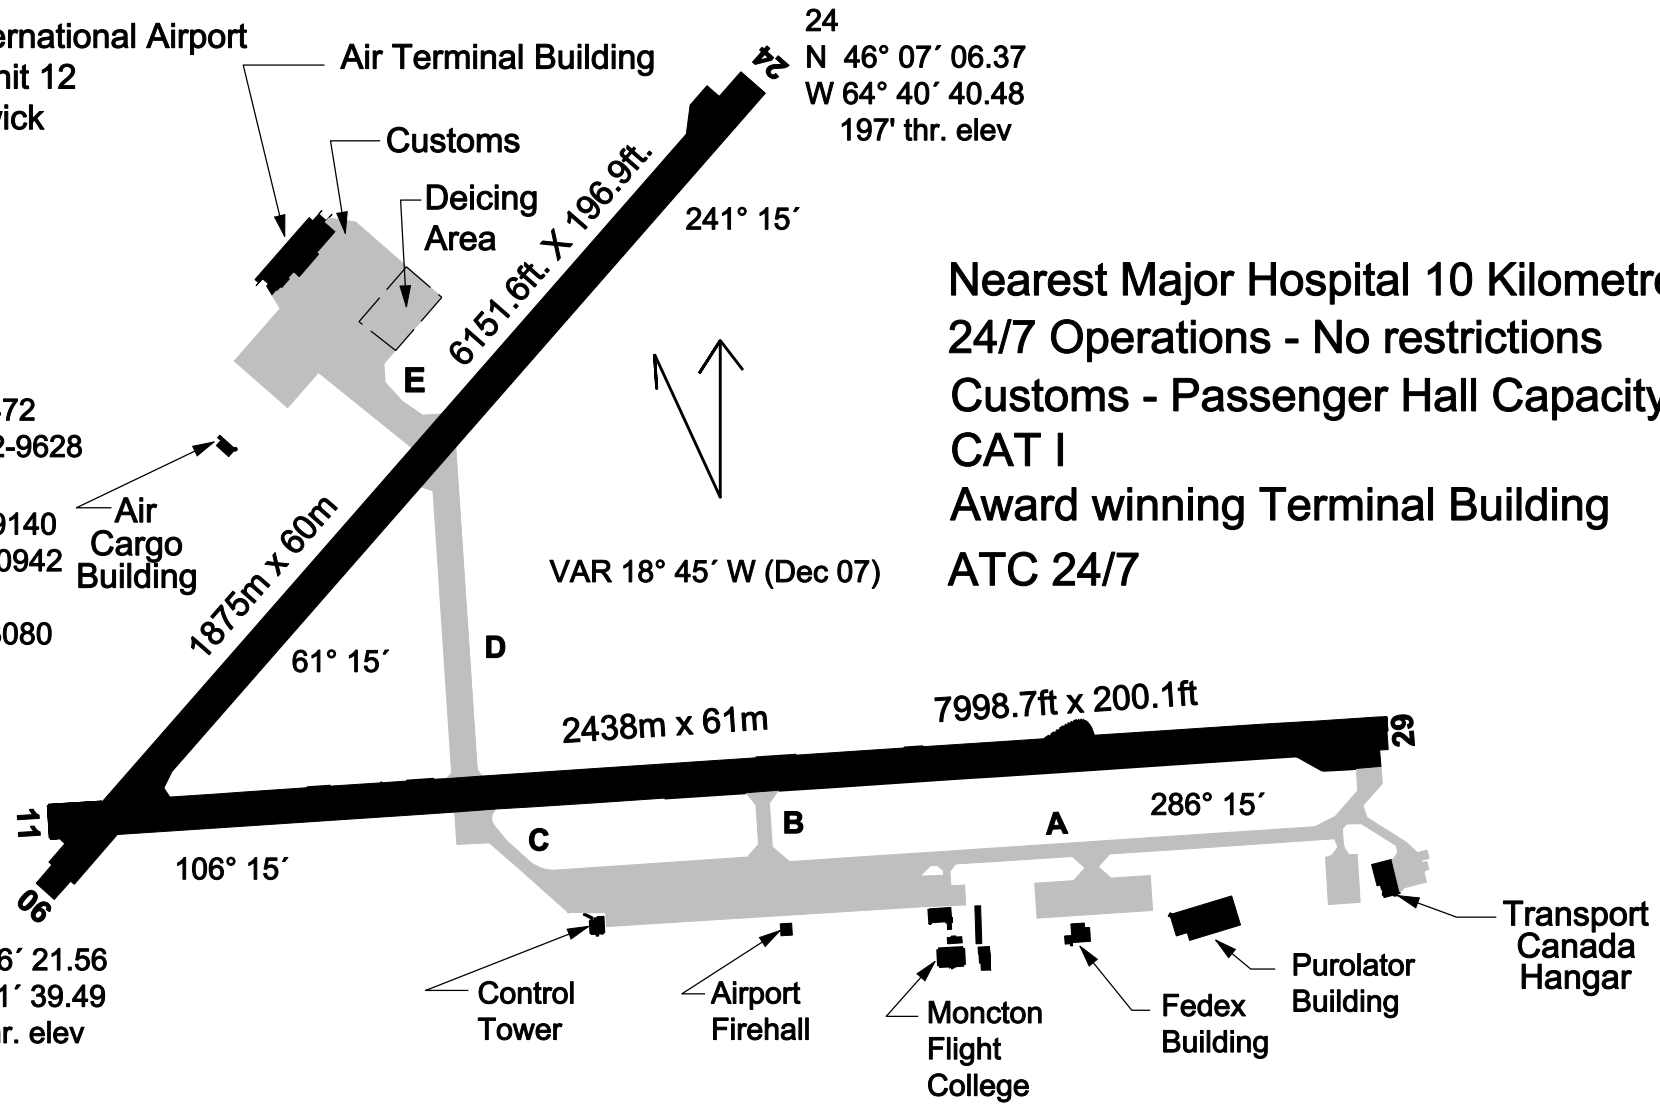

**Fuel (Jet)**  
 PLH (506) 857-9140  
 Shell (506) 857-0942

**Fuel (Avgas)**  
 MFC (506) 857-3080

11  
 N 46° 06' 24.63  
 W 64° 41' 39.78  
 223' thr. elev

06  
 N 46° 06' 21.56  
 W 64° 41' 39.49  
 218' thr. elev

24  
 N 46° 07' 06.37  
 W 64° 40' 40.48  
 197' thr. elev

**Nearest Major Hospital 10 Kilometres**  
**24/7 Operations - No restrictions**  
**Customs - Passenger Hall Capacity 225**  
**CAT I**  
**Award winning Terminal Building**  
**ATC 24/7**

VAR 18° 45' W (Dec 07)